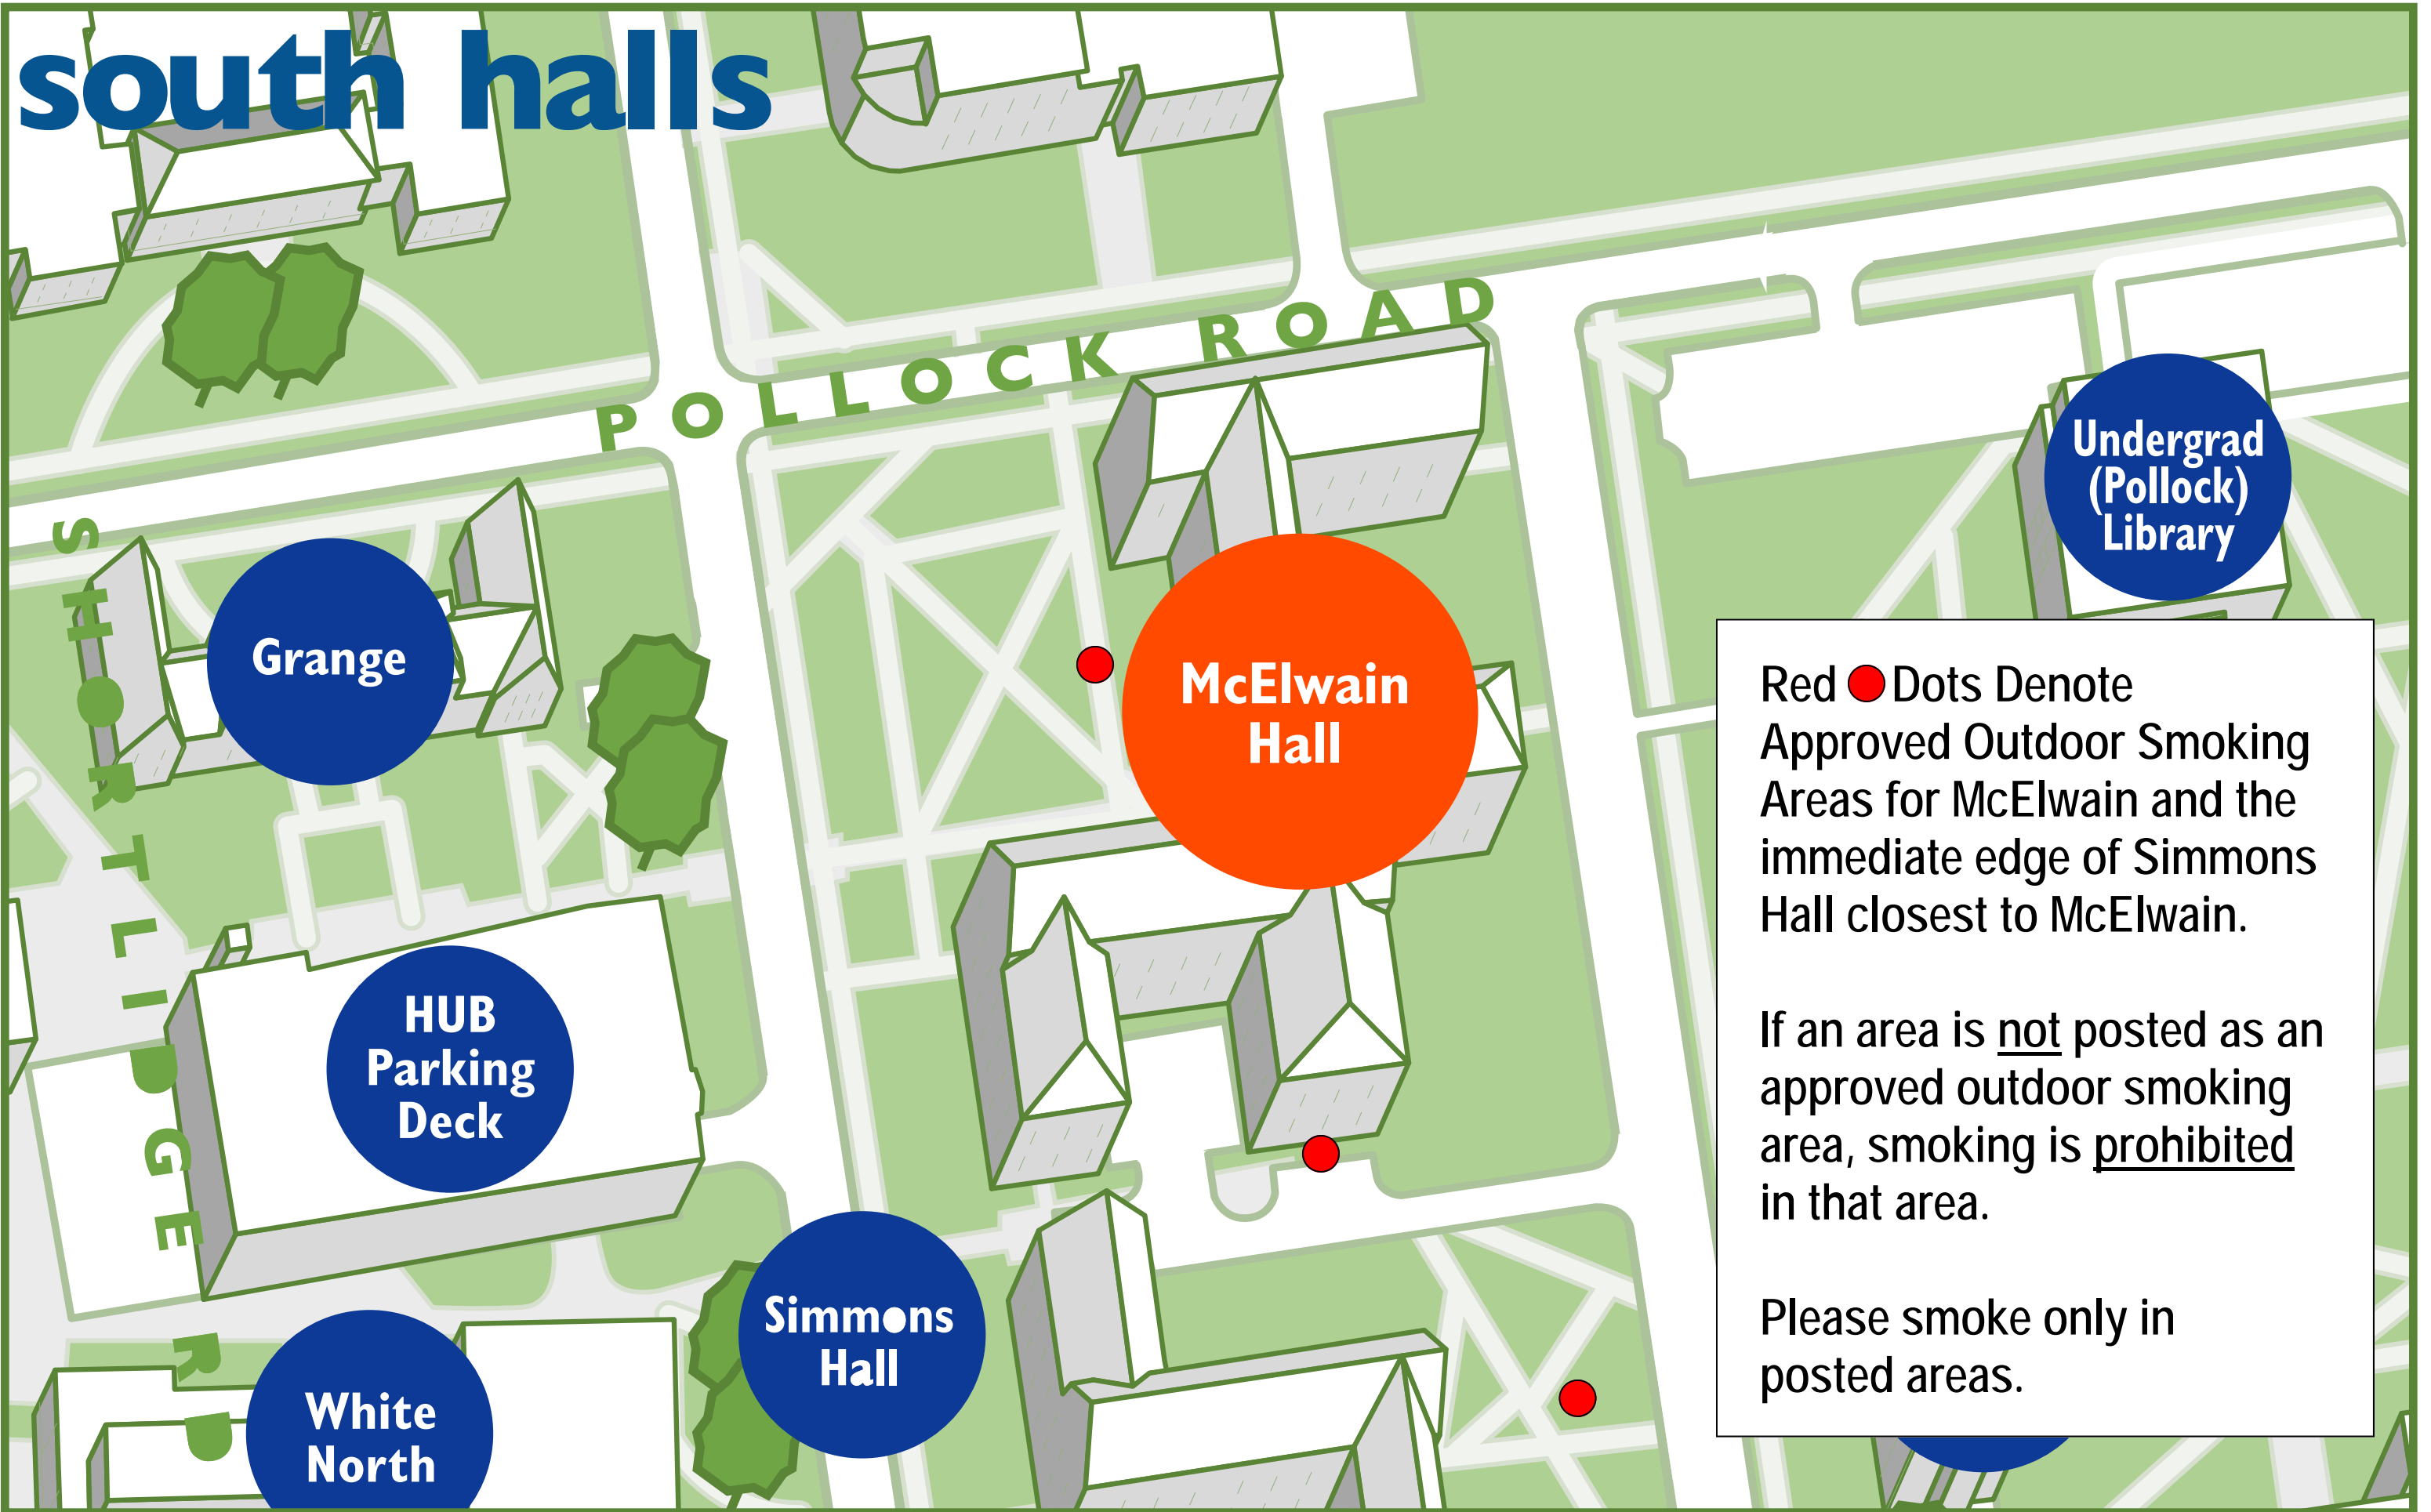

south halls

Red ● Dots Denote Approved Outdoor Smoking Areas for McElwain and the immediate edge of Simmons Hall closest to McElwain.

If an area is not posted as an approved outdoor smoking area, smoking is prohibited in that area.

Please smoke only in posted areas.