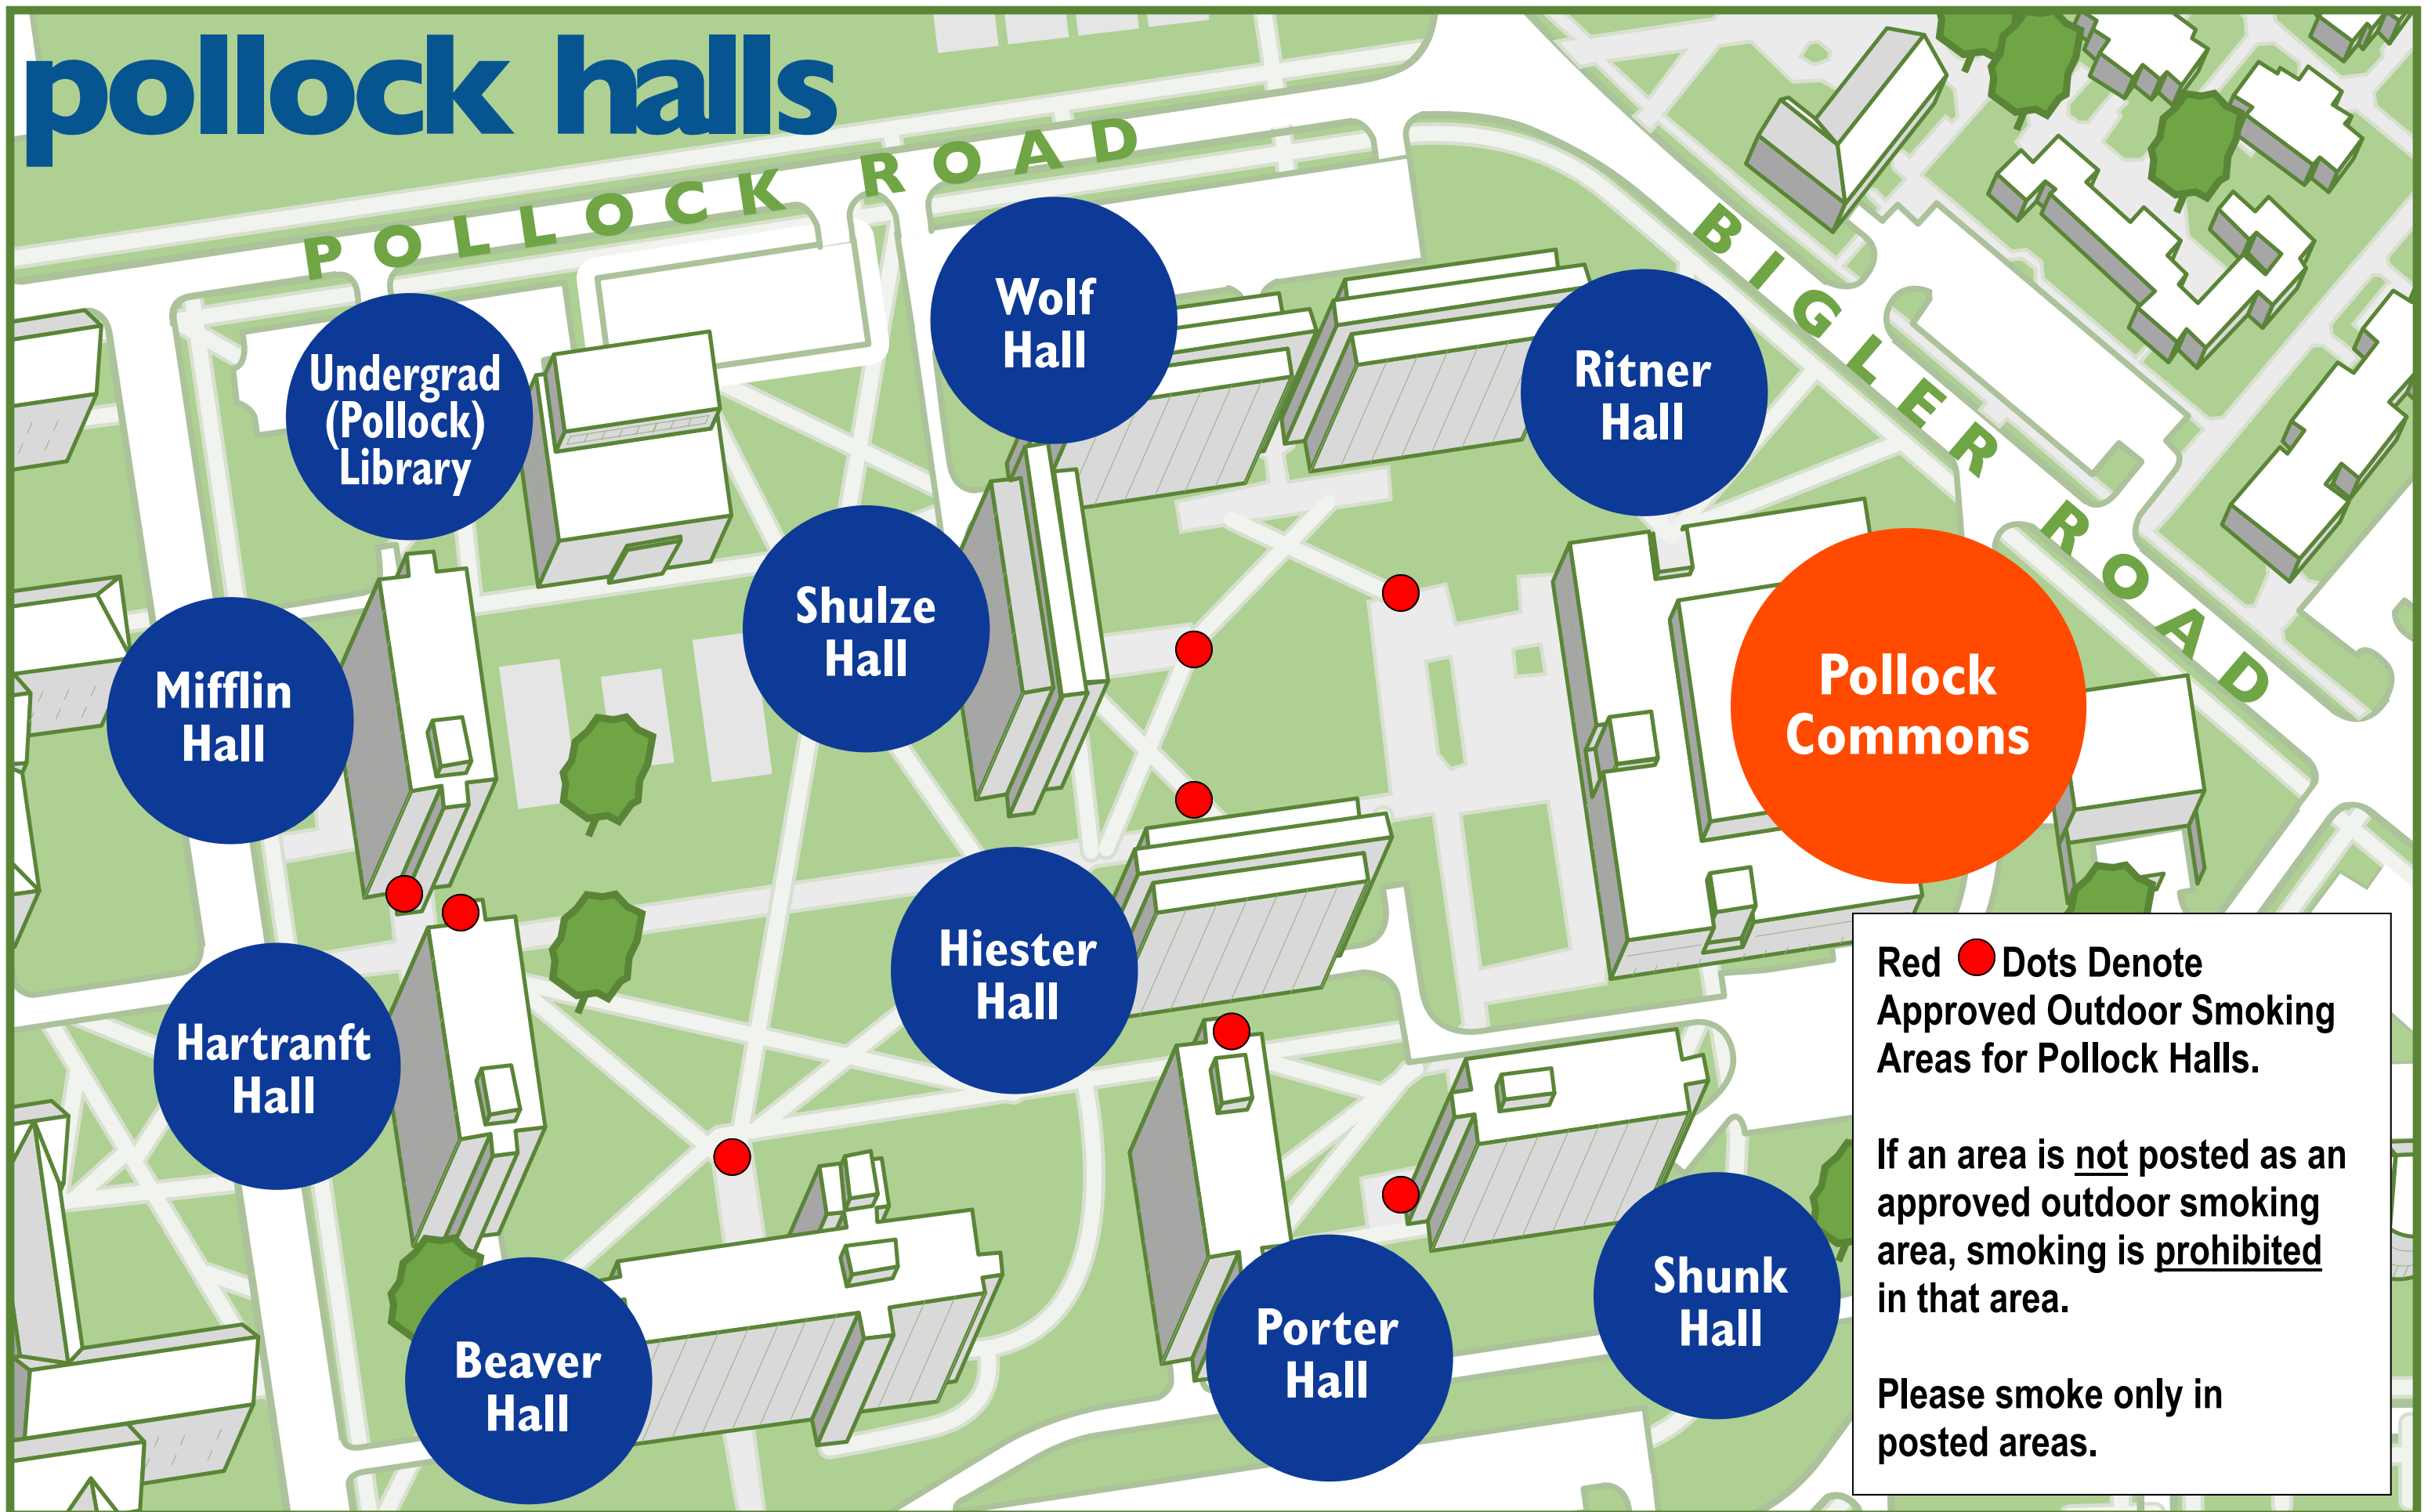

pollock halls

Undergrad
(Pollock)
Library

Wolf
Hall

Ritner
Hall

Mifflin
Hall

Shulze
Hall

Pollock
Commons

Hartranft
Hall

Hiester
Hall

Beaver
Hall

Porter
Hall

Shunk
Hall

Red ● Dots Denote
Approved Outdoor Smoking
Areas for Pollock Halls.

If an area is not posted as an
approved outdoor smoking
area, smoking is prohibited
in that area.