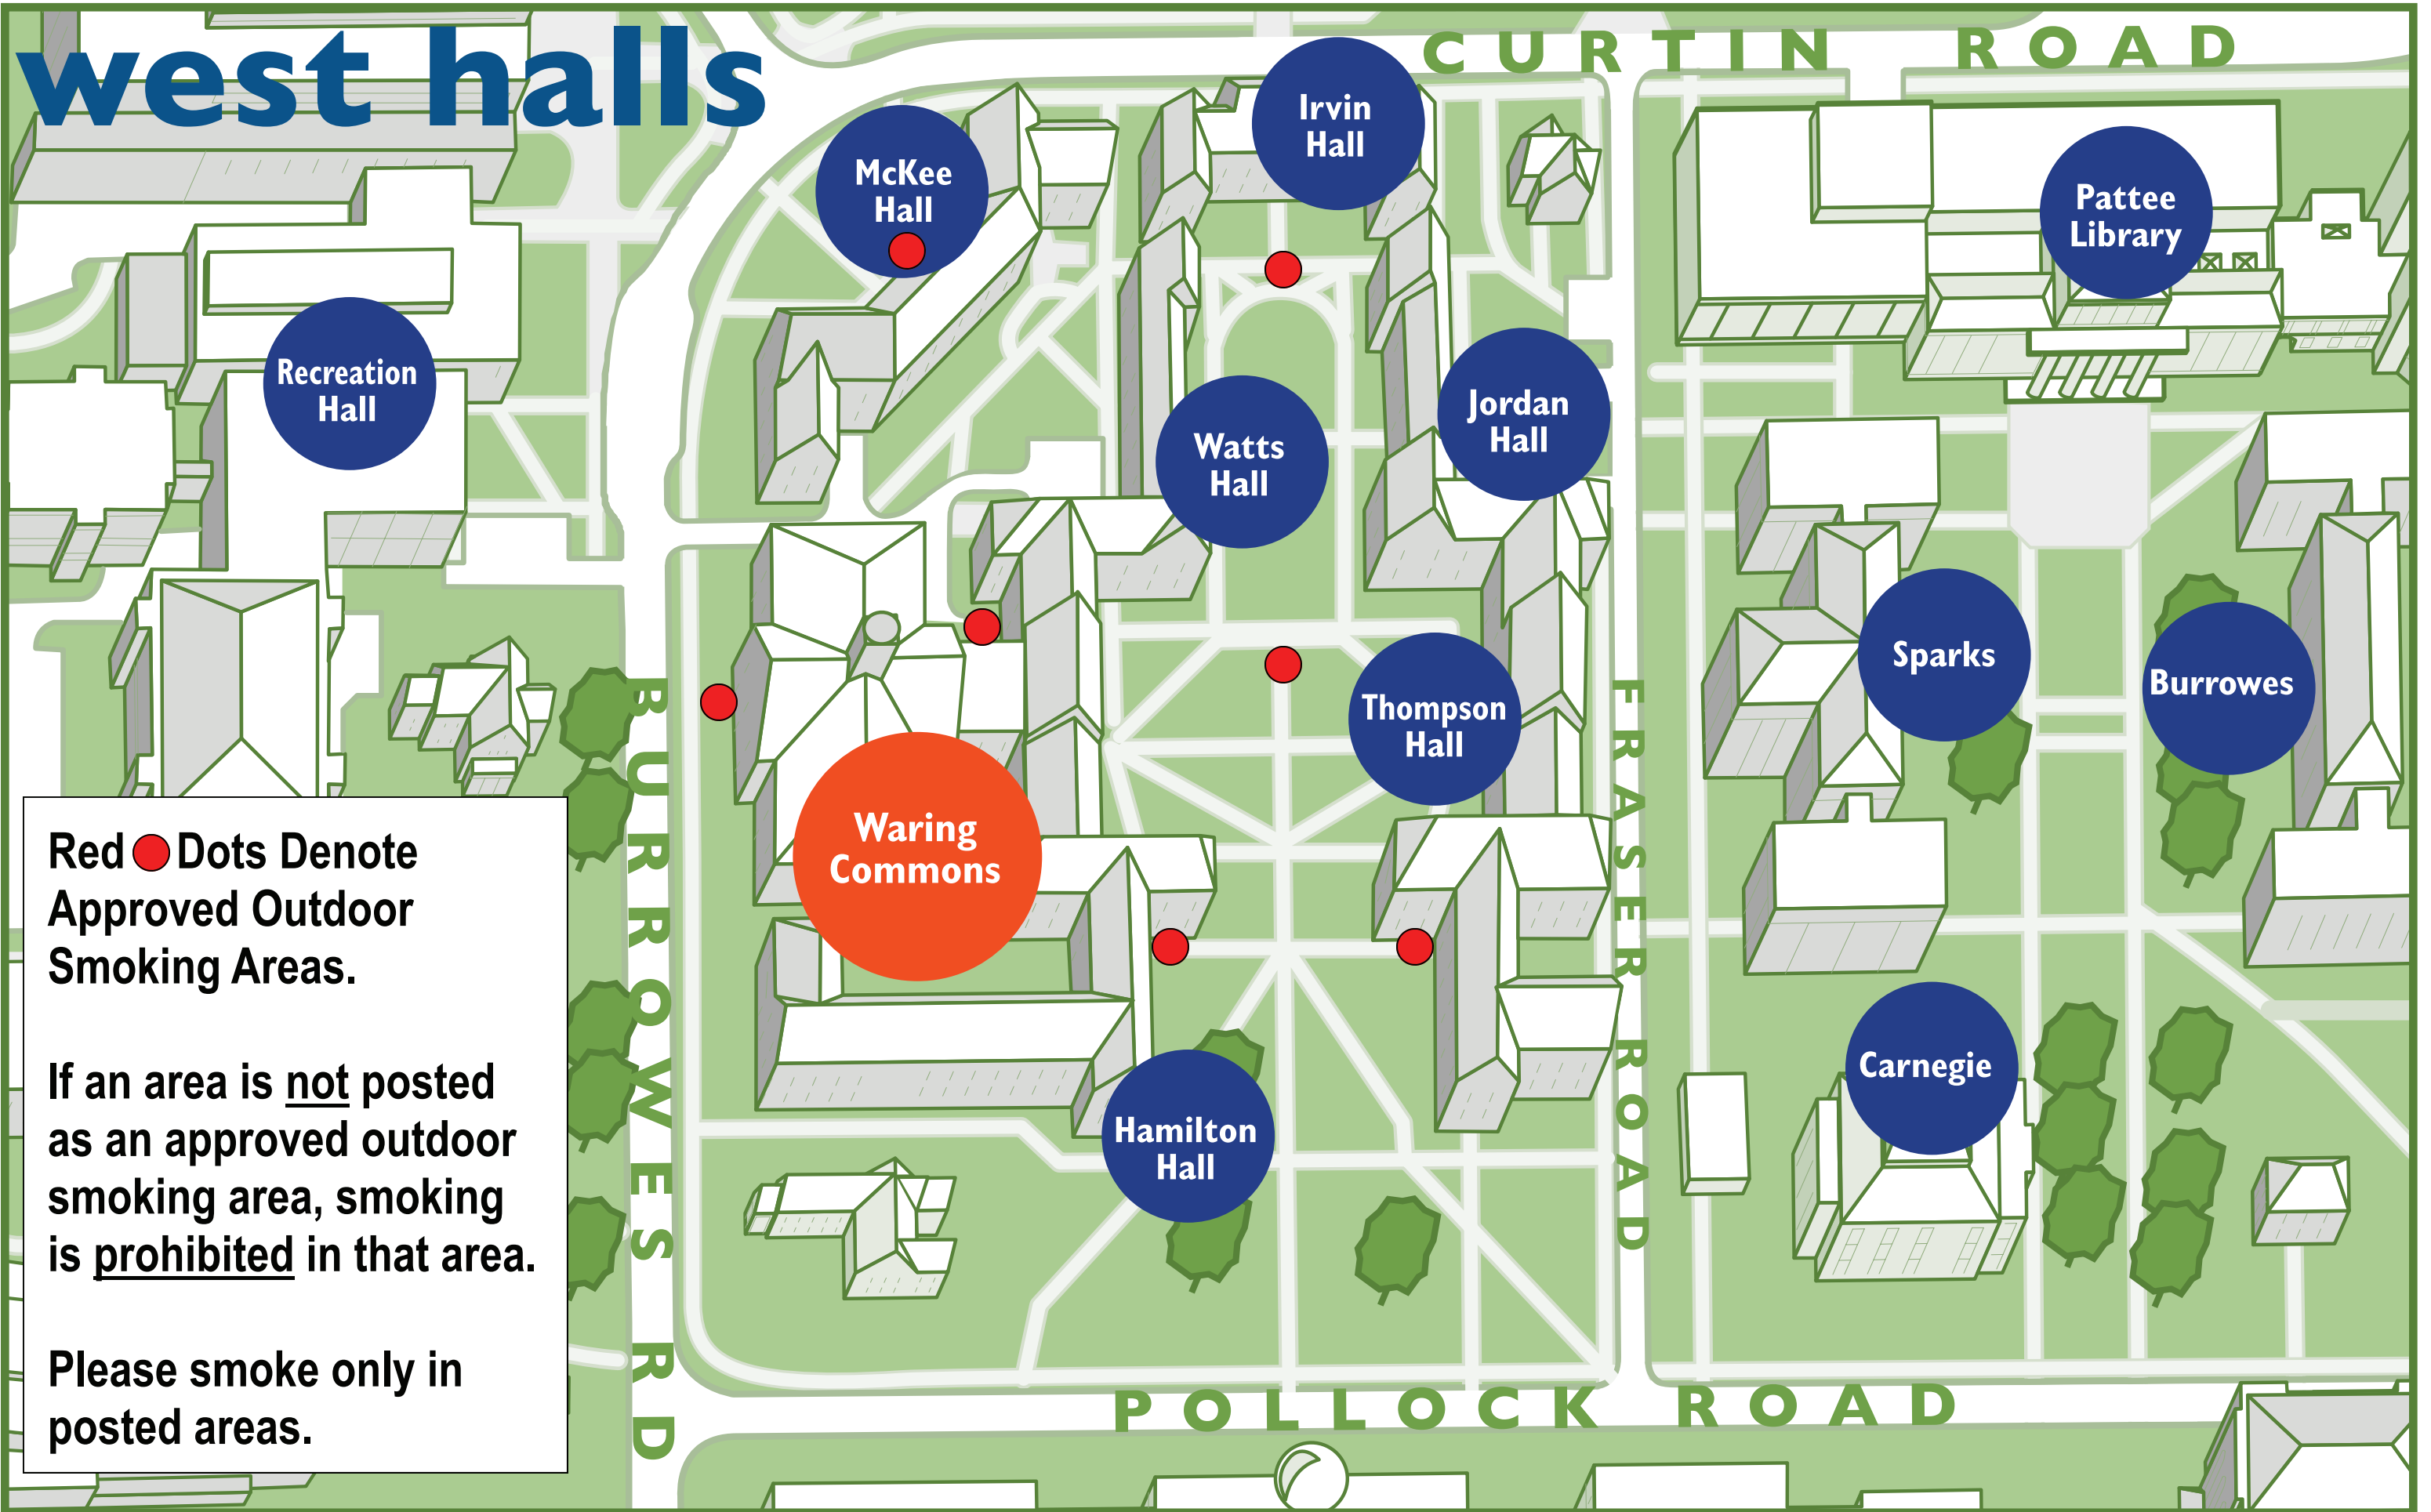

# west halls

Red ● Dots Denote  
Approved Outdoor  
Smoking Areas.

If an area is not posted  
as an approved outdoor  
smoking area, smoking  
is prohibited in that area.

Please smoke only in  
posted areas.